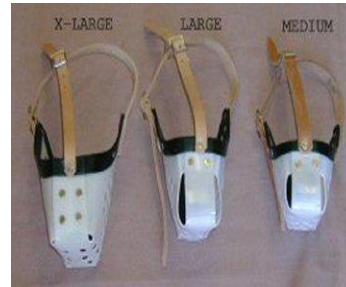

LOADING RAMP FOR DOGS

DOG FIRST AID KITS

GROOMING EQUIPMENT

NYLON HARNESSES

STEEL CRATES

PLASTIC TRAVEL CRATES

NYLON MUZZLES

BOX NYLON MUZZLES

FURY RETRIEVE ARTICLE

DUMBBELL STRAPS

COMPITION DUMBBELLS

KONG FOOD DISPENSER

LIGHT LEATHER TRACK LEASH

AGILITY EQUIPMENT

SCALE & NORMAL JUMPS

DOG WALKS